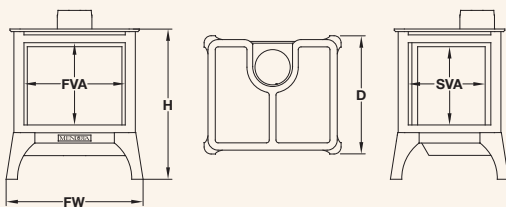

beauty from every angle

The 360 FireIn™ Stove shows off its beauty with three-sided viewing that brings a nostalgic look with much more efficient heat production. The FireIn burner is wrapped inside the logs to produce an ultra-realistic flame that will keep you cozy. Our hand-painted birch or white oak log sets further capture the realism of a crackling fire. It just looks and feels right.

	Front Width	Height	Front Viewing Area	Depth	Side Viewing Area
360 FireIn Gas Stove	26 1/4"	28 3/4"	19 3/8" x 15 3/4"	22 5/8"	15 3/4" x 15 3/4"

KEY: FW=Front Width, H=Height, FVA= Front Viewing Area, D=Depth, SVA=Side Viewing Area

Create your ideal style with the **Design Your Fireplace** tool on our website, mendotahearth.com