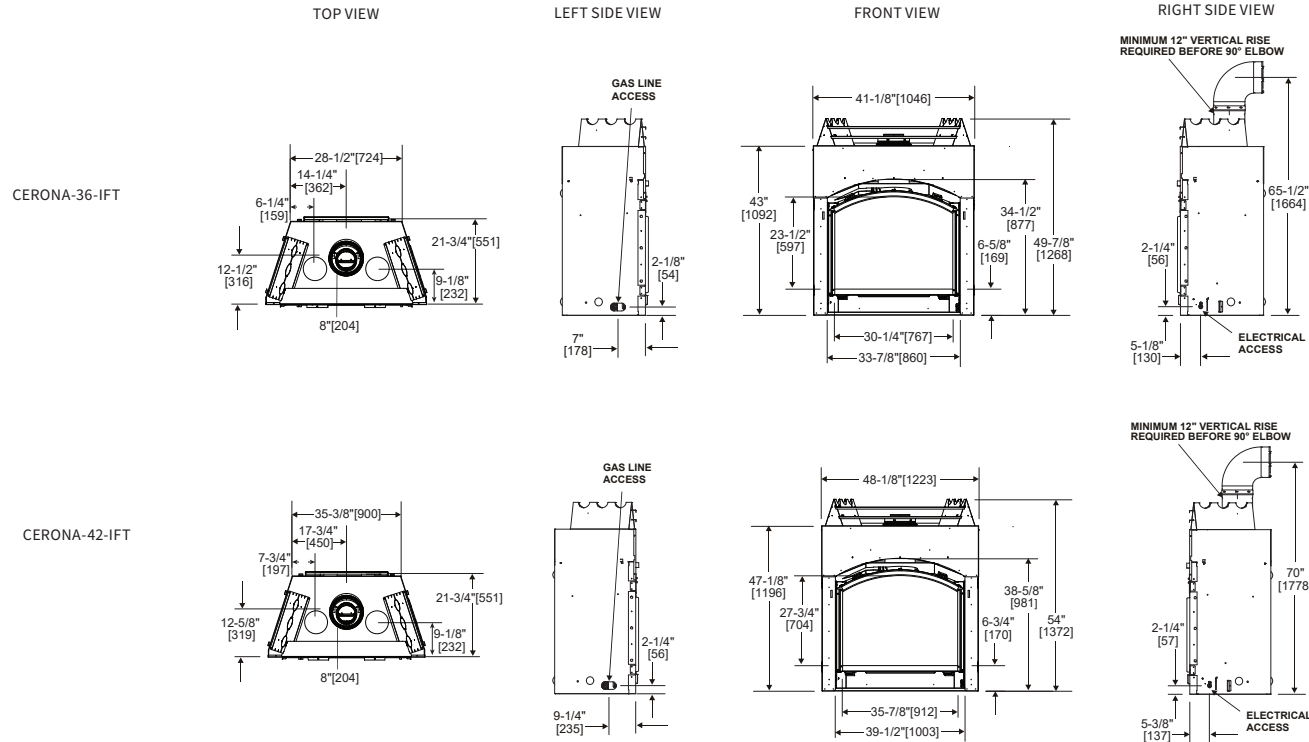

# SPECIFICATIONS

MODEL	FRONT WIDTH		BACK WIDTH		HEIGHT		DEPTH		GLASS SIZE	BTU/HR INPUT
	UNIT	FRAMING	UNIT	FRAMING	UNIT	FRAMING	UNIT	FRAMING		
CERONA-36-IFT	41-1/8 [1046]	42-1/8 [1070]	28-1/2 [724]	42-1/8 [1070]	49-7/8 [1268]	50-1/2 [1283]	21-3/4 [551]	22-1/4 [565]	30-1/4 X 23-1/2 [767 X 595]	20,000-36,000 (NG)
CERONA-42-IFT	48-1/8 [1223]	49-1/8 [1248]	35-3/8 [900]	49-1/8 [1248]	54 [1372]	54-1/2 [1384]	21-3/4 [551]	22-1/4 [565]	35-7/8 X 27-3/4 [912 X 704]	25,000-48,000 (NG)