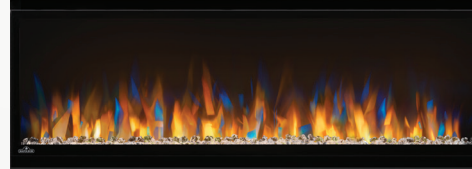

WALL MOUNT ELECTRICS COMPARISON

NAPOLEON ELECTRIC MODELS:

Entice™ 36

Alluravision™ 42 Slim

Alluravision™ 42 Deep

	GOOD \$	BETTER \$\$	BEST \$\$\$
	Entice™	Alluravision™ Slim	Alluravision™ Deep
Size Options	5 Sizes (36, 42, 50, 60, 72)	4 Sizes (42, 50, 60, 74)	5 Sizes (42, 50, 60, 74, 100)
Flame Colors	Blue Orange Combined	Blue Orange Yellow Multiple combinations	Blue Orange Yellow Multiple combinations
Installation Methods	Wall mount Partially recessed Fully recessed	Wall mount Partially recessed Fully recessed	Wall mount Partially recessed Fully recessed
Framing Depth	6"	4.5"	6.0625"
Voltage	120V	120V	120V/ 240V
Rating	1465W	1450W	1450W/2800W
Heat Output	Up to 5,000 BTUs	Up to 5,000 BTUs	Up to 9,000 BTUs
Front Glass Type	Tempered Glass	Tempered Glass	Tempered Glass
Ember Bed Color	6 colors plus cycle mode	6 colors plus cycle mode	6 colors plus cycle mode
Ember Bed Brightness Adjustment	Y with fade-in and fade-out effect	Y with fade-in and fade-out effect	Y with fade-in and face-out effect
Top Light	N	N	Y
Flame Speed Adjustment	Y	Y	Y
Flame Brightness Adjustment	Y	Y	Y
Media Options	Glass Crystals	Glass Crystals	Glass Crystals & Driftwood Logs
Optional Accessories	Birch log/ Driftwood	N/A	Birch log/ Driftwood

NAPOLEON ELECTRIC FIREPLACES Napoleon's Electric Fireplaces provide a number of different installation options, creating endless design possibilities for any room.